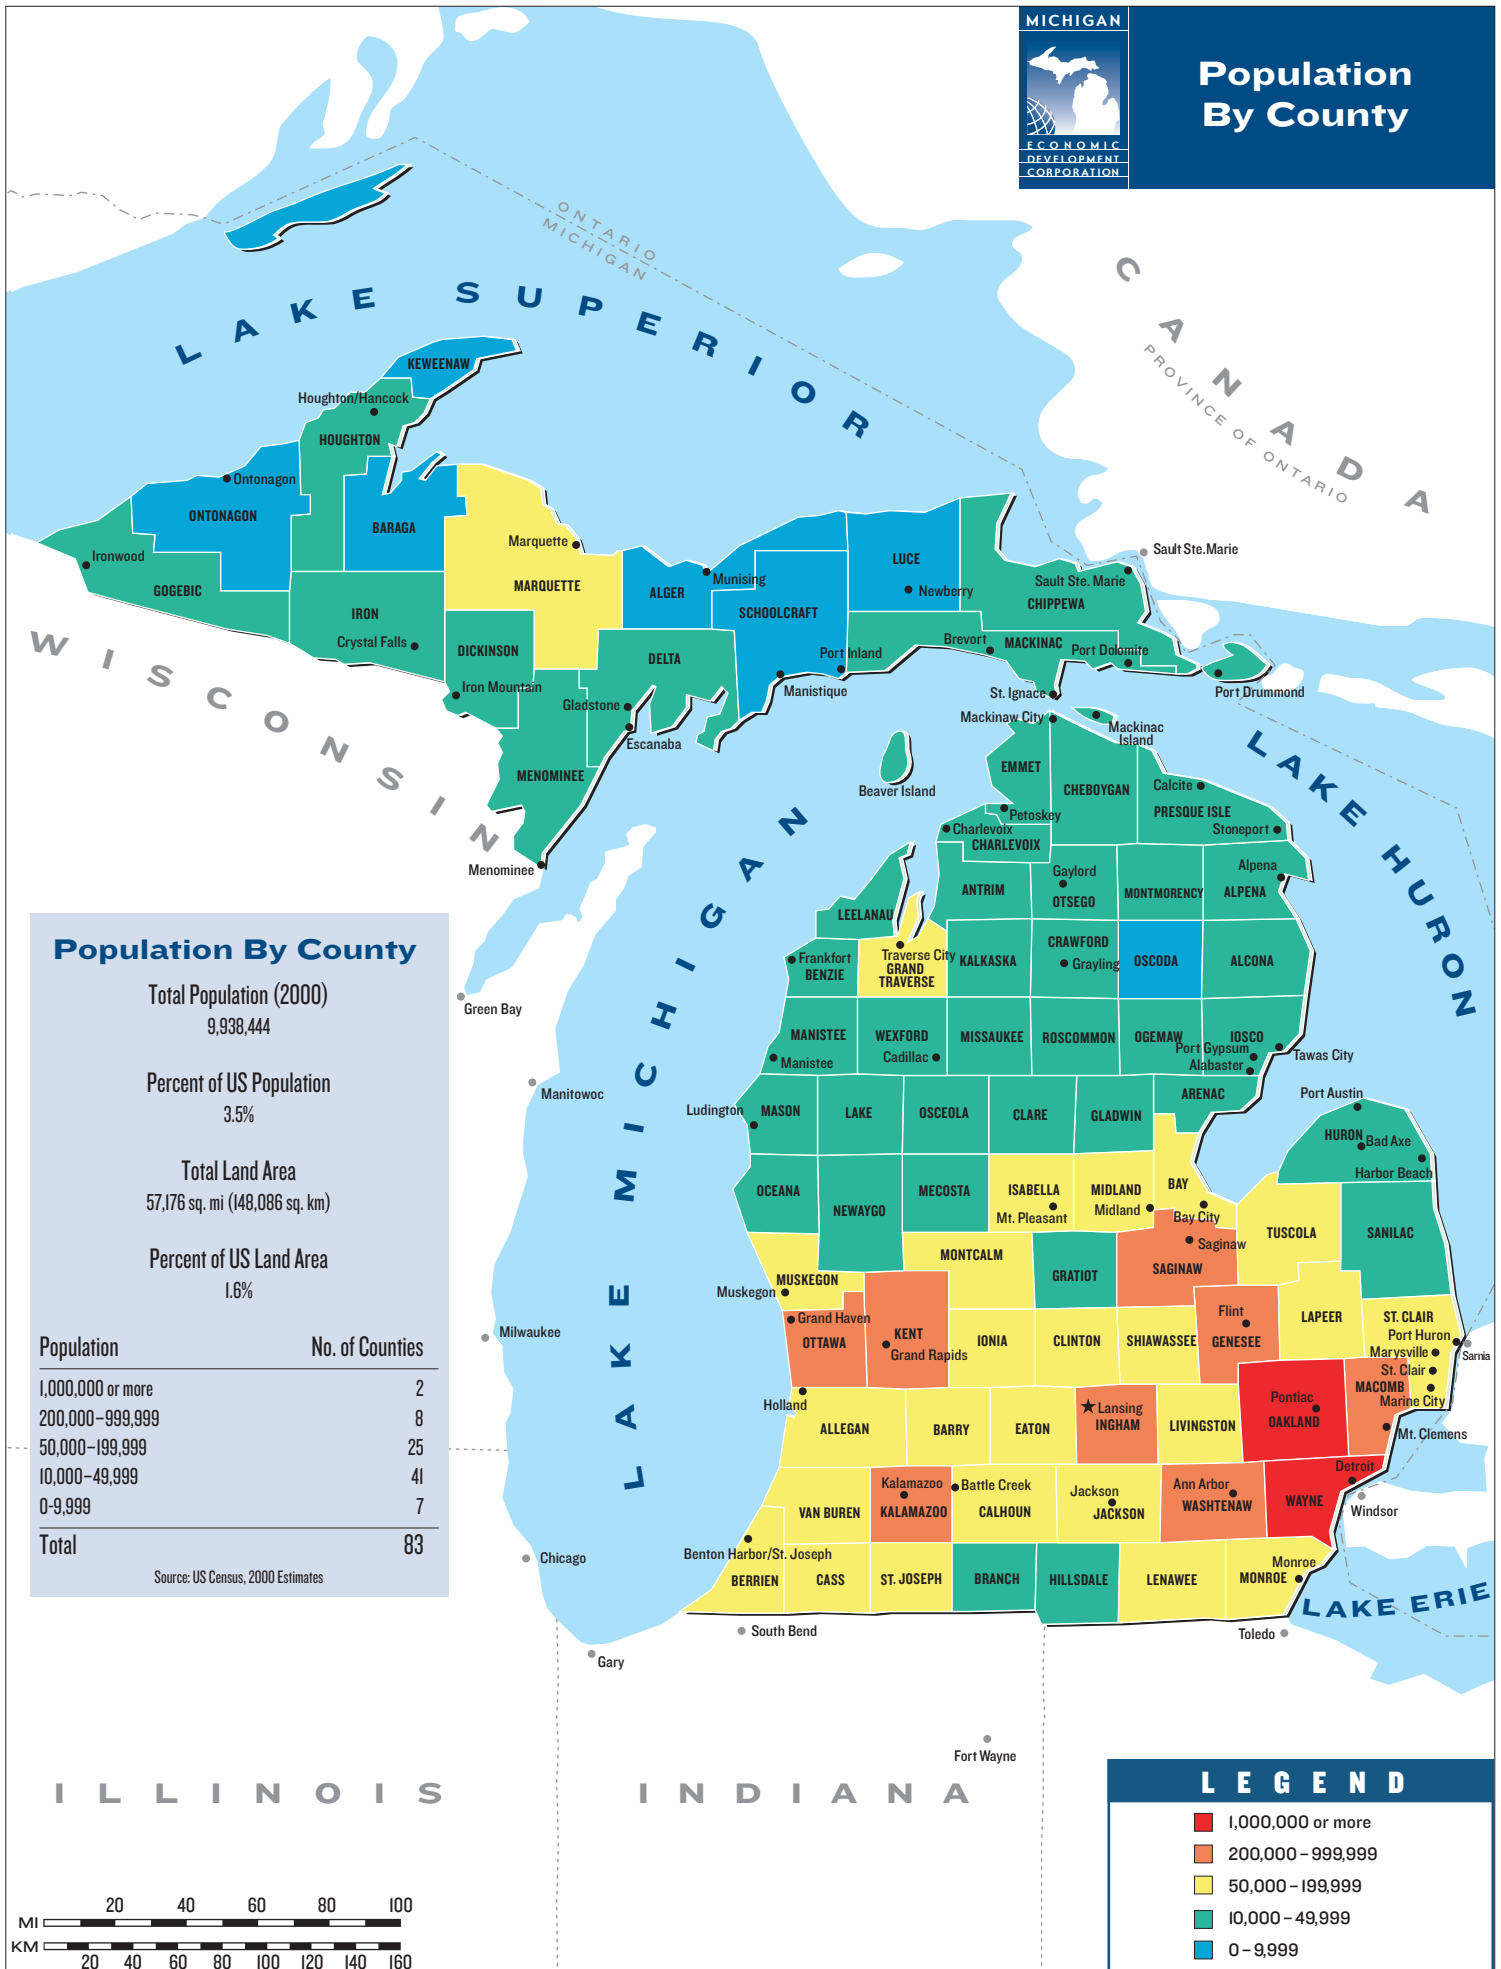

Population By County

Population By County

Total Population (2000)
9,938,444

Percent of US Population
3.5%

Total Land Area
57,176 sq. mi (148,086 sq. km)

Percent of US Land Area
1.6%

Population	No. of Counties
1,000,000 or more	2
200,000-999,999	8
50,000-199,999	25
10,000-49,999	41
0-9,999	7
Total	83

Source: US Census, 2000 Estimates

LEGEND	
■	1,000,000 or more
■	200,000 - 999,999
■	50,000 - 199,999
■	10,000 - 49,999
■	0 - 9,999