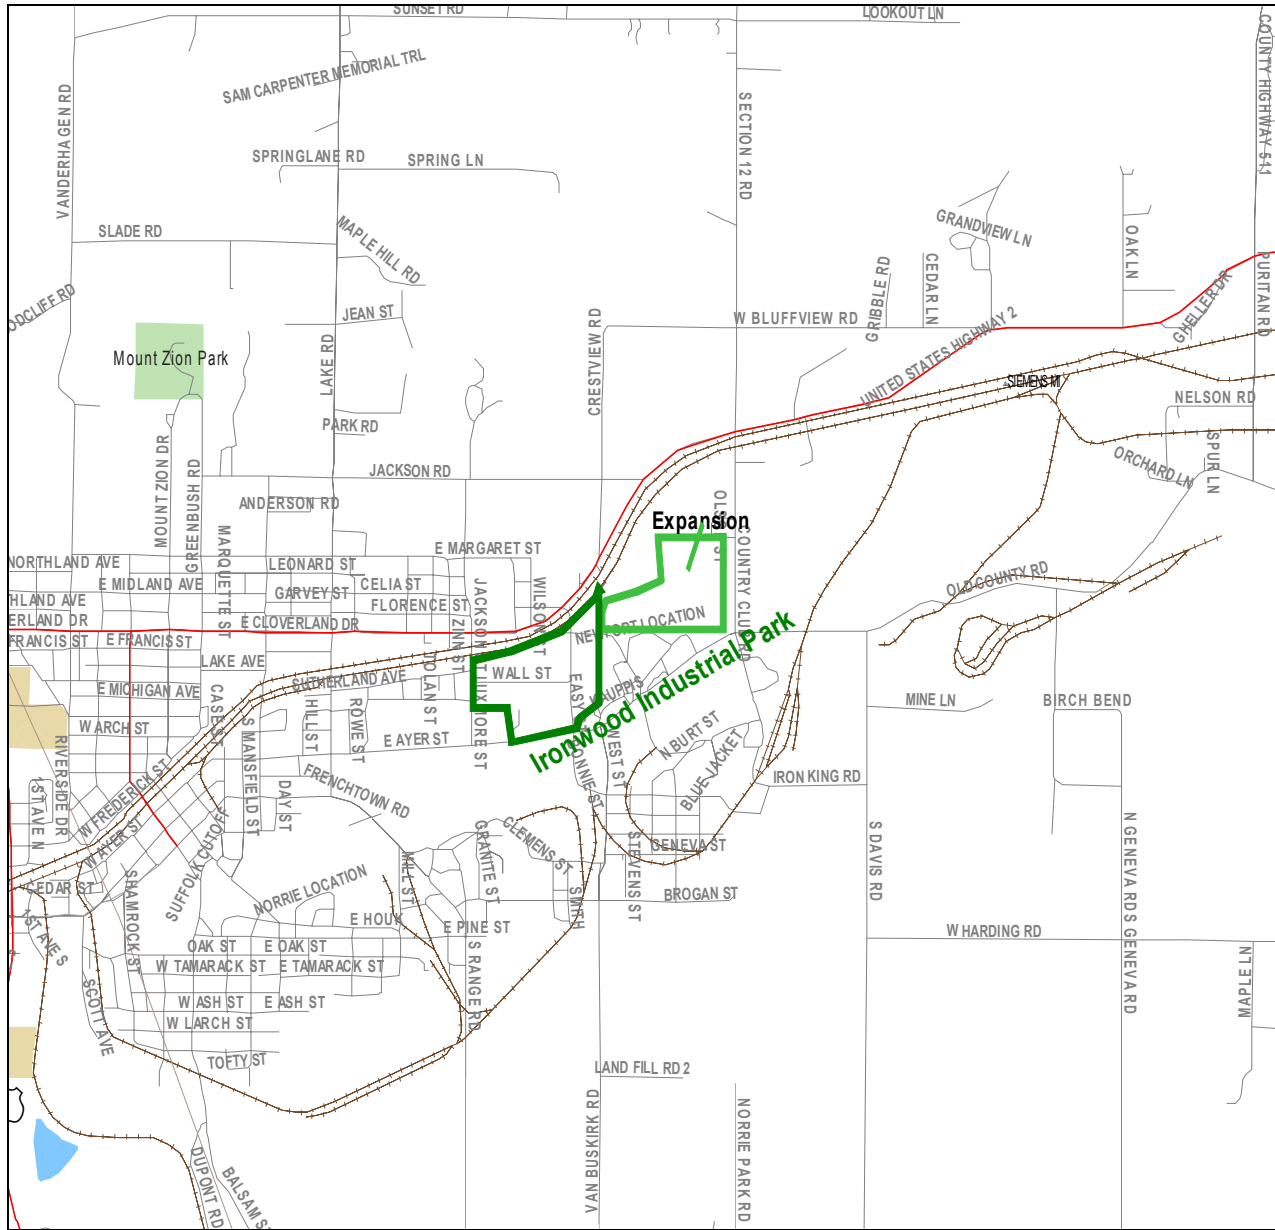

Ironwood Industrial Park

City of Ironwood, Gogebic County, Michigan

Date: September 9, 2002

Ironwood Industrial Park

City of Ironwood, Gogebic County, Michigan

Date: September 9, 2002

Ironwood Industrial Park

City of Ironwood, Gogebic County, Michigan

Date: September 9, 2002

Ironwood Industrial Park

City of Ironwood, Gogebic County, Michigan

Date: September 9, 2002

Ironwood Industrial Park

City of Ironwood, Gogebic County, Michigan