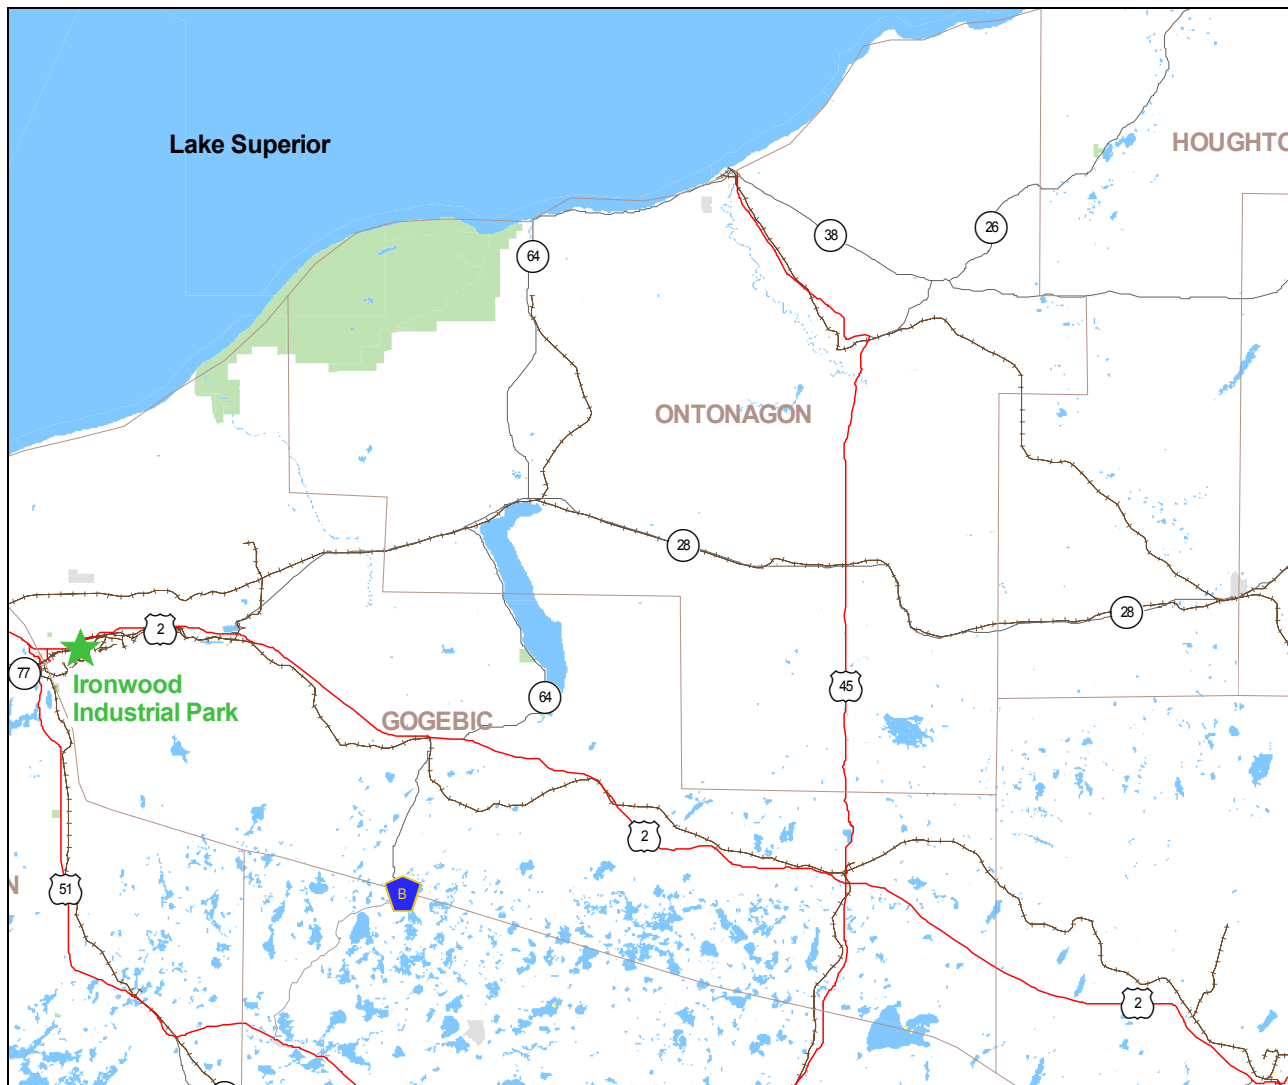

Ironwood Industrial Park

City of Ironwood, Gogebic County, Michigan

Date: September 9, 2002

Ironwood Industrial Park

City of Ironwood, Gogebic County, Michigan

Date: September 9, 2002

Ironwood Industrial Park

City of Ironwood, Gogebic County, Michigan

Date: September 9, 2002

Ironwood Industrial Park

City of Ironwood, Gogebic County, Michigan

Date: September 9, 2002

Ironwood Industrial Park

City of Ironwood, Gogebic County, Michigan